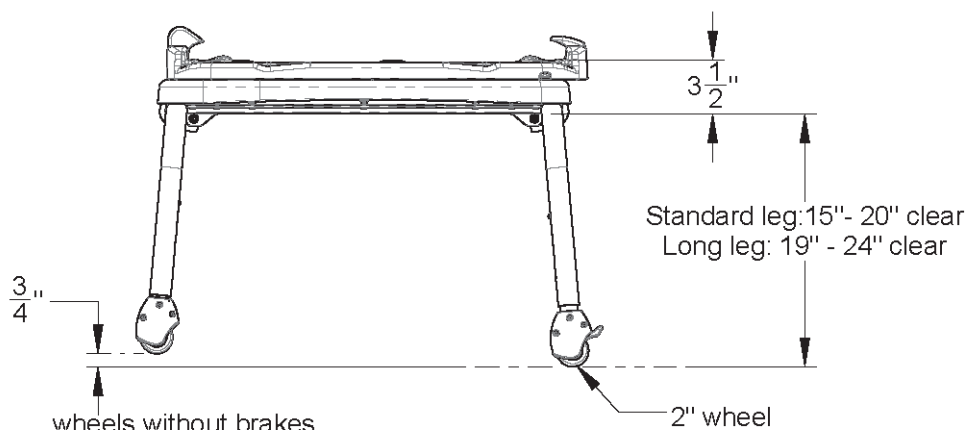

Wave Tub Transfer Base

Technical drawings and dimensions

Scale: 1:8 | shown with short leg inserts

Item dimensions | top view

Item dimensions | side view

wheels without brakes
are in the tub.
Adjust to level or tilted slightly
back into tub for drainage.

**Item shown in the showering position
over a (Kohler Seaforth) tub | top view**

Pivot diagram | top view

Z227 pivots
CCW into tub.

back end in tub.

Z228 pivots
CW into tub.