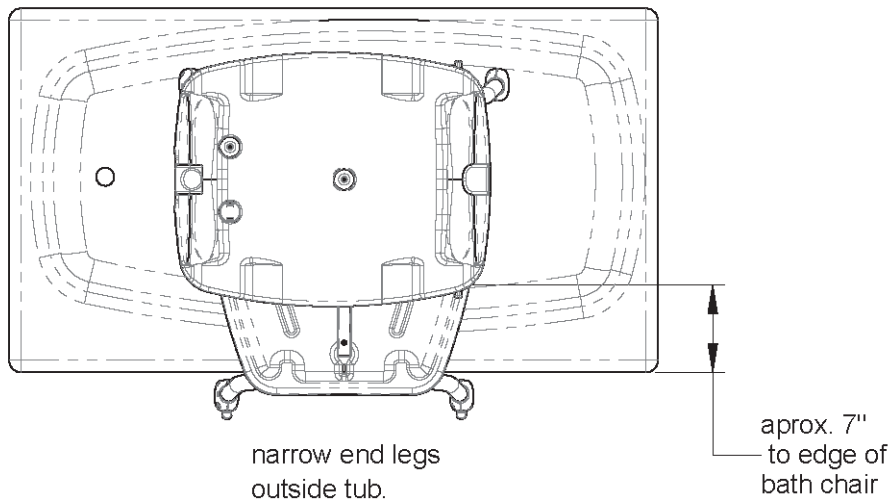

Wave Tub Transfer Base

Technical drawings and dimensions

Scale: 1:8 | shown with short leg inserts

Item dimensions | top view

Item dimensions | side view

wheels without brakes
are in the tub.
Adjust to level or tilted slightly
back into tub for drainage.

**Item shown in the showering position
over a (Kohler Seaforth) tub | top view**

Pivot diagram | top view

Z227 pivots
CCW into tub.

back end in tub.

Z228 pivots
CW into tub.