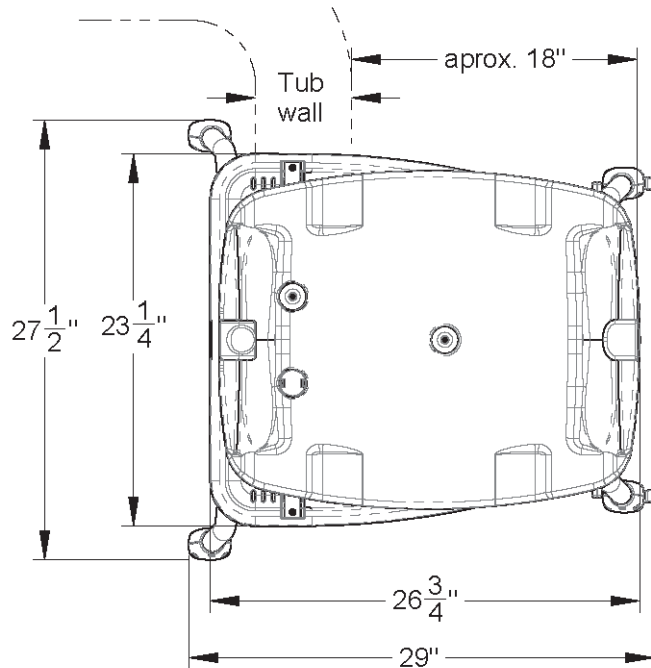

Wave Tub Transfer Base

Technical drawings and dimensions

Scale: 1:8 | shown with short leg inserts

Item dimensions | top view

Item dimensions | side view

wheels without brakes
are in the tub.
Adjust to level or tilted slightly
back into tub for drainage.

**Item shown in the showering position
over a (Kohler Seaforth) tub | top view**

Pivot diagram | top view

Z227 pivots
CCW into tub.

back end in tub.

Z228 pivots
CW into tub.